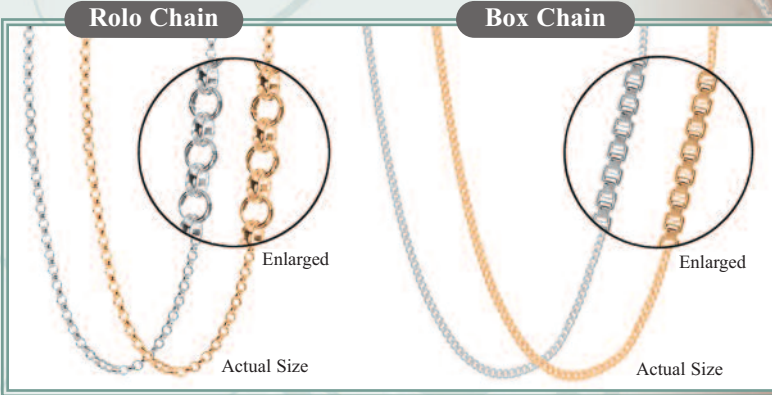

Chains: Made in the USA

ROLO CHAIN

Width: 1.5mm

32-501 Sterling Silver

Available Lengths (Inches):

16 18 20 24

$20 $22 $24 $28

32-501 Gold Filled

Available Lengths (Inches):

16 18 20 24

$28 $32 $36 $40

BOX CHAIN

Width: 1.2mm

32-500 Sterling Silver

Available Lengths (Inches):

16 18 20 24

$16 $18 $22 $28

32-500 Gold Filled

Available Lengths (Inches):

16 18 20 24

$44 $48 $72 $76