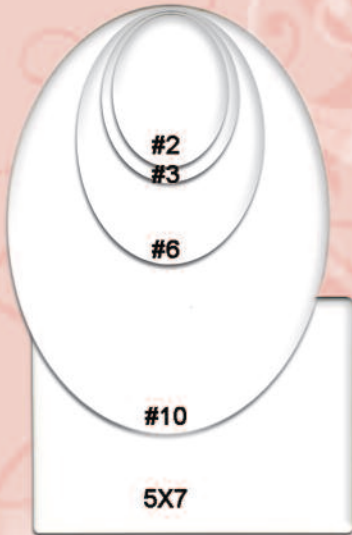

* Tiles are NOT actual size.

- **#2 Solid Porcelain Tile 62-2**
  - Tile only $145
  - With VHB Tape $149
- **#2 Stainless Steel Core 62-M2**
  - Tile only $210
  - With VHB Tape $218
- **#3 Solid Porcelain Tile 62-3**
  - Tile only $148
  - With VHB Tape $155
- **#3 Stainless Steel Core 62-M3**
  - Tile only $223
  - With VHB Tape $230
- **#6 Solid Porcelain Tile 62-6**
  - Tile only $173
  - With VHB Tape $185
- **#6 Stainless Steel Core 62-M6**
  - Tile only $248
  - With VHB Tape $260