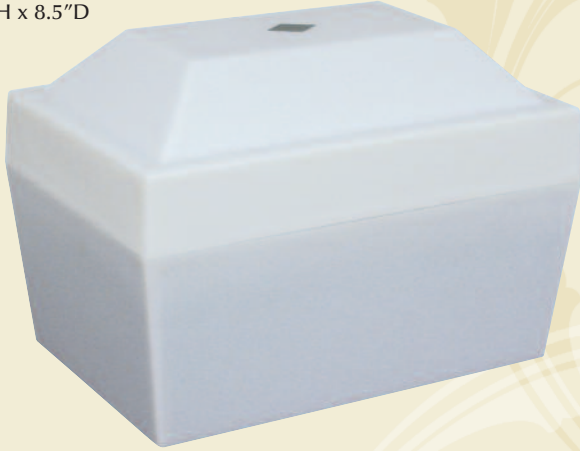

## The Ultimate 34-150 \$155

Outer Dim: 14.5"W x 10"H x 10"D  
 Inner Dimension at Base:  
 12.7"W x 9.6"H x 8.5"D

White

Gold