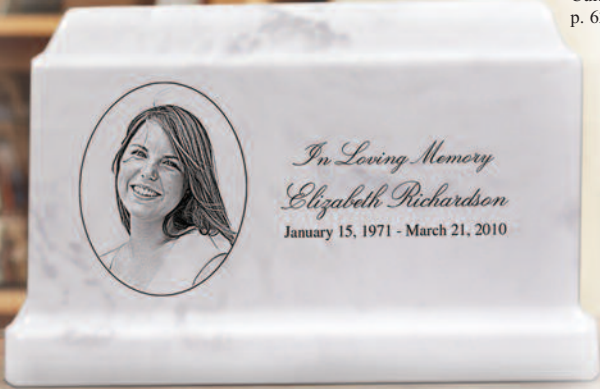

Personalization...

There are an unlimited number of ways to honor your loved one.

Photo Engraved

By using a photograph of your loved one and modern technology, Crescent can customize many of the urns offered with an image of your loved one, creating a truly unique memorial.

Cultured Marble
p. 62

Custom Engraved

You may choose to customize your loved one's memorial with their name, birth date, death date, or any other custom text or image you desire. The custom combinations are limitless with Crescent engravings found on pages 94-95.