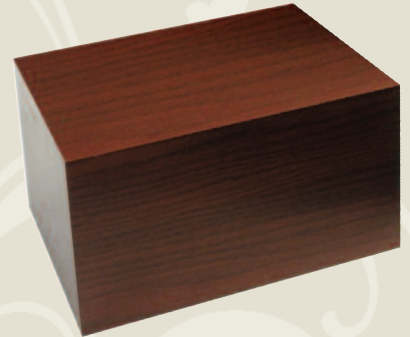

The Regency 33-200 $159

Made of solid wood in an oak or cherry finish.
8" W x 8" D x 9.4" H, 236 C.I.

STOCK OR CUSTOM ENGRAVING ADDITIONAL
*Front, Back, or Side

PHOTO PAINTING ADDITIONAL
*Top Only
See p. 5 For Info.

The Belmont 30-H-400 $90

This urn features a high quality wood veneer encasing an MDF urn.
9.125" W x 6.625" D x 5.25" H, 200 C.I.

STOCK OR CUSTOM ENGRAVING ADDITIONAL
*Top, Front, or Back

PHOTO PAINTING ADDITIONAL
*Top Only
See p. 5 For Info.

Shown with Going Home
Stock Engraving

The Pioneer 33-100 $129

Made of solid wood in an oak or cherry finish. 9.7" W x 10.3" H x 4.1" D, 300 C.I.

STOCK OR CUSTOM ENGRAVING ADDITIONAL
*Front or Back

PHOTO ENGRAVING ADDITIONAL
*Front or Back

PHOTO PAINTING ADDITIONAL
*Front or Back
See p. 5 For Info.