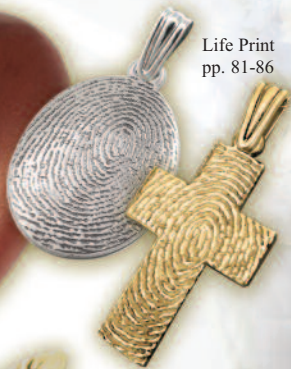

Life Print
pp. 81-86