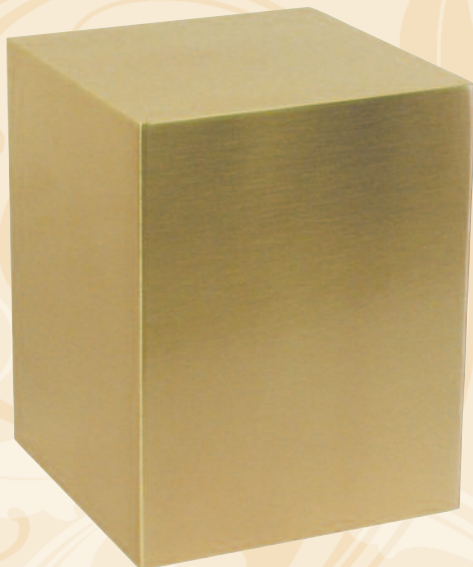

## The Avalon Seamless Bronze Urn

30-D-60 **\$345**

Seamless solid bronze urn, 5.5 lbs.  
5.6"W x 5.6"D x 7.1"H, 212 C.I.

STOCK OR CUSTOM  
ENGRAVING ADDITIONAL  
\*Top, Front, Back or Side.

PHOTO PAINTING ADDITIONAL  
See p. 5 For Info.