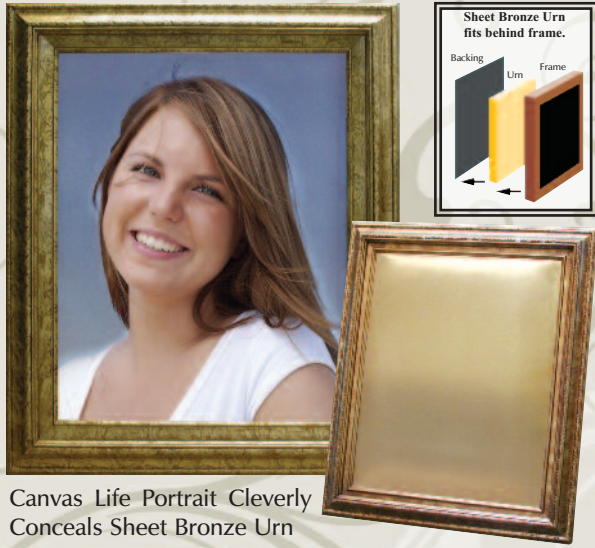

16.75" W x 8.5" H x 10.5" D, 925 C.I.

16.75" Wide

Shown with 2 urn inserts.  
Available separately.  
See 30-D-90 page 20.

*Celebrate  
A Life*

*Picture Frame Urn  
Collection*

*Our wide selection of picture frames ensure many different display options while still concealing the urn. Honoring loved ones in your home has never been easier.*

# Canvas Portrait Urn

93-300 (Urn, Canvas & Frame) **\$408**

Make a lasting memorial of your loved one with a customized Life Portrait. We'll take a photo and give it the effect of an "oil painted" portrait stretched and mounted directly to a 16" x 20" x 1" sheet bronze urn, with a beautiful gold finished wood frame. 280 C.I. Solid backgrounds available, specify color.