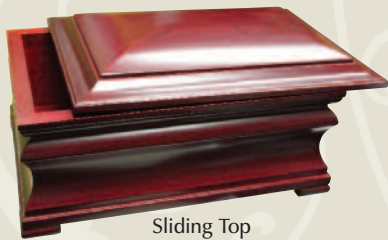

## The Presidential 30-Y-009 \$243

DIMENSIONS:

Exterior: 12" W x 8.25" D x 7.25" H

Solid Hardwood 250 C.I.

STOCK OR CUSTOM ENGRAVING ADDITIONAL  
\*Top Only - 3 Lines

PHOTO PAINTING ADDITIONAL  
\*Top Only  
See p. 5 For Info.