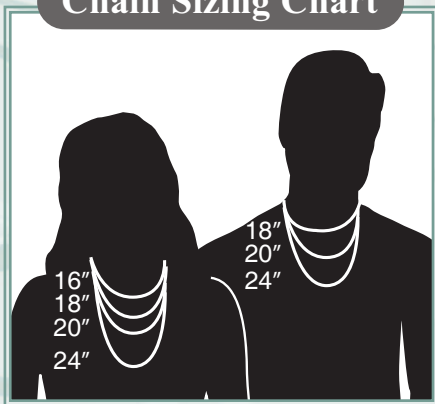

Chain Sizing Chart

Show Above: Small Filigree Cylinder 32-190SS-A (Antique Sterling Silver) and 16\" Sterling Silver Rolo Chain 32-501; Sold Separately

Show left: Glass Cylinder 32-128 (Antique Silver) and 18\" Sterling Silver Box Chain 32-500; Sold Separately