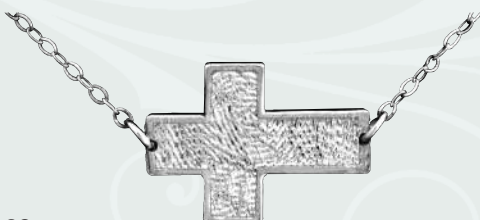

Example of Custom Engravings

These oval keepsakes 32-410 are shown in actual size.

†Life Print Overlays can be added to some items for an additional fee.

32-Overlay $20

Overlays cover the print, similar to oval with initial.